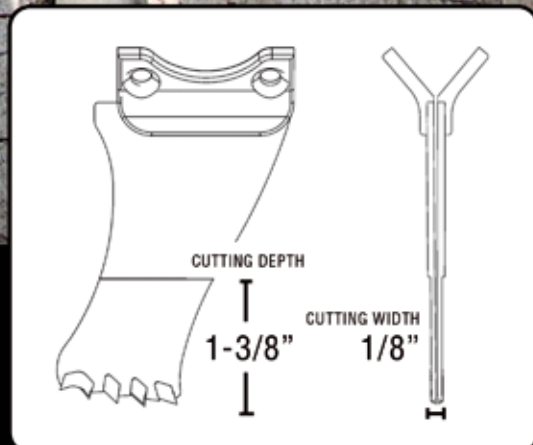

AS170 BRICK + MORTAR SAW

THINK OUTSIDE THE CIRCLE.

HERITAGE BLADES

PRECISION

CONTROL

*IDEAL FOR:
Butter
Joints
Heritage
Restoration*

- IDEAL FOR MORTAR REMOVAL ON NARROW JOINTS.
- CLEAN OUT THE COMPLETE JOINT TO THE REQUIRED DEPTH WITHOUT DAMAGING SURROUNDING BRICKS.