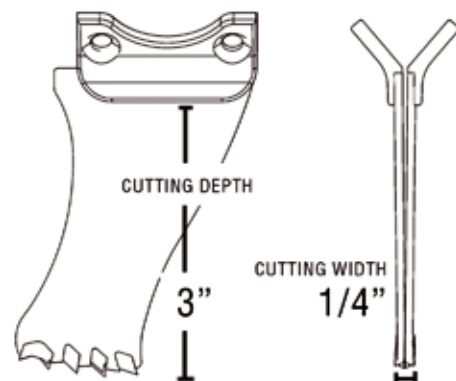

ARBORTECH

www.arbortechusa.com

Arbortech USA 80 Erdman Way Suite 200 mLeominster, MA 01453
866-517-7869 (Office) 866-515-8104 (Fax #)